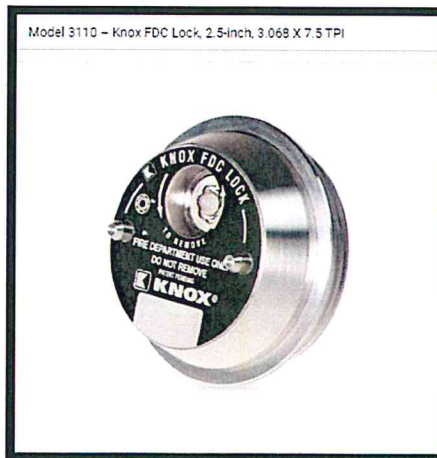

Knox Commercial Box & FDC Caps

www.knoxbox.com/ or 1-800-552-5669

KnoxBox® 3200 Series
ACCESS KEYS, DEFEND DISASTER

Built with the same trusted security, KnoxBox secures up to 10 keys or access cards for rapid access when emergency response is needed.

KnoxBox 3200 Series
Recessed Mount
Model #3275
Retail \$382

KnoxBox 3200 Series
Surface Mount
Model #3262
Retail \$330

Sonoma County Fire District
Windsor, California 95492

Formerly Rincon, Bennett Vly, and Windsor